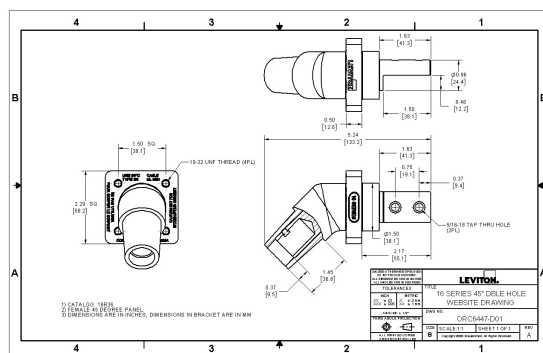

## Technical Information

Mechanical Specifications

**Cable Size Range :** #2-4/0 AWG

**Connection Type :** Bus Bar-Double Hole

**Gender :** Female

**Termination Type :** Taper-Nose

Warranty

**Warranty :** 2-Year Limited

## Dimensional Drawing

JOB NAME: <input type="text"/>	CATALOG NUMBERS: <input type="text"/>	<input type="text"/>
JOB NUMBER: <input type="text"/>	<input type="text"/>	<input type="text"/>

**Leviton Manufacturing Co., Inc**