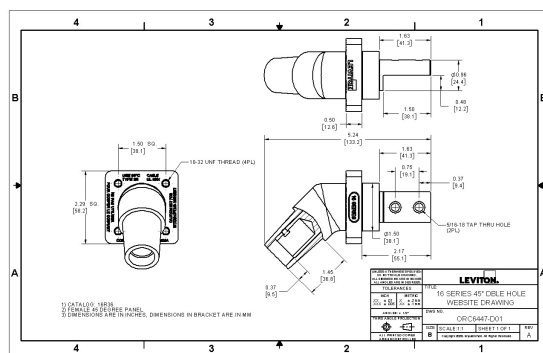

Warranty

**Warranty :** 2-Year Limited

Mechanical Specifications

**Cable Size Range :** #2-4/0 AWG

**Connection Type :** Bus Bar-Double Hole

**Gender :** Female

**Termination Type :** Taper-Nose

## Dimensional Drawing

JOB NAME: <input type="text"/>	CATALOG NUMBERS: <input type="text"/>	<input type="text"/>
JOB NUMBER: <input type="text"/>	<input type="text"/>	<input type="text"/>

**Leviton Manufacturing Co., Inc**