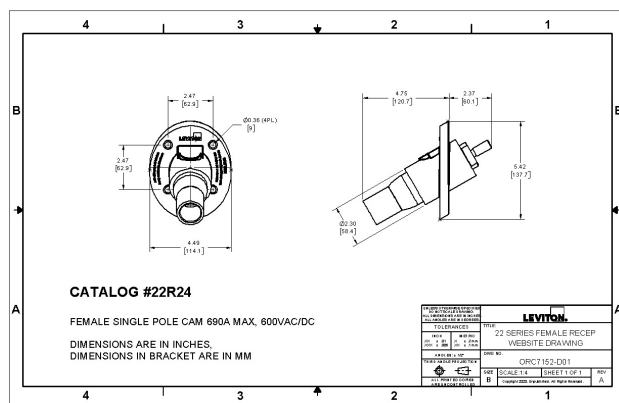

## Technical Information

Electrical Specifications

**Max. Amperage :** 690 Amp

**Max. Voltage :** 600 Volt

Mechanical Specifications

**Cable Range :** 250-777MCM AWG

**Connection Type :** Threaded Stud

**Gender :** Female

## Dimensional Drawing

### SPECIFICATION SUBMITTAL

JOB NAME: <input style="width: 95%; height: 20px;" type="text"/>	CATALOG NUMBERS: <input style="width: 45%; height: 20px;" type="text"/> <input style="width: 45%; height: 20px;" type="text"/>
---	---