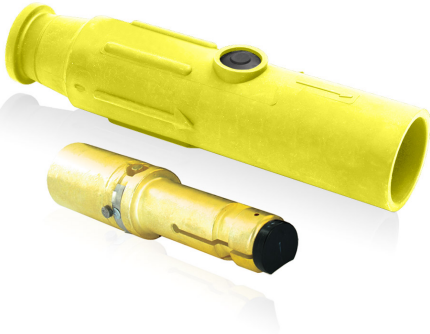

23L22-SY

23 Series Male Plug, 350-500 MCM, Crimp Tube Termination

23 Series Taper Nose Cam-Type Male Plug, Contact & Insulator, Detachable, Latching, 350-500 MCM, Crimp Tube Termination, 600 Amp Max, 600VAC/DC, Yellow

Leviton's Rhino-Hide Single Pole Cam-Type Connectors supply temporary electrical power for both indoor and outdoor applications. These devices are designed for easy assembly and disassembly, without special tools.

Color :  Yellow

UPC Code : 078477993217

Country Of Origin : Mexico

- Shatter and crack proof – high durometer thermoplastic vulcanizate (TPV - Santoprene)
- Color-coding provides fast and easy phase identification
- Common applications: entertainment, oil and gas, mining operations, power distribution, construction sites, and other temporary power applications

Gender : Male

Material Specifications

Contact Material : Brass

Sleeve Material : Santoprene

Product Features

Color : Yellow

Series : 23 Series

SPECIFICATION SUBMITTAL