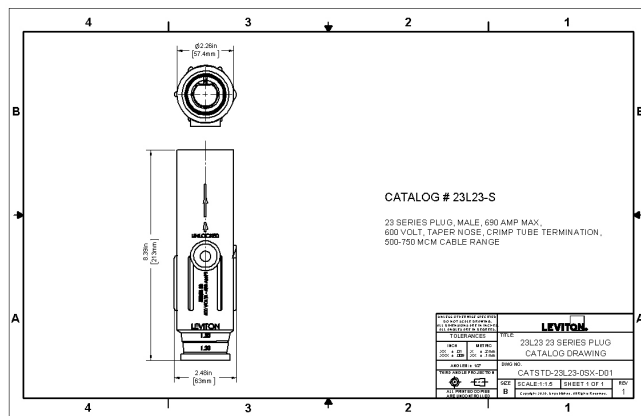

## Technical Information

Electrical Specifications

**Max. Amperage :** 690 Amp

**Max. Voltage :** 600 Volt

Mechanical Specifications

**Cable Range :** 500-750MCM  
AWG

**Connection Type :** Crimp Tube

**Gender :** Male

## Dimensional Drawing