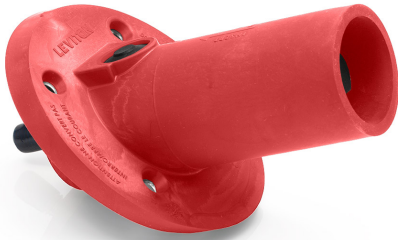

23R23-SR

23 Series Male Receptacle, 30-Degree, 250-777 MCM, 1" Threaded Stud

23 Series Taper Nose Cam-Type Male Panel Mount Receptacle, 30-Degree, 250-750 MCM, 1" Threaded Stud, 690 Amp Max, 600 VAC/DC, Red

Leviton's Rhino-Hide Single Pole Cam-Type Connectors supply temporary electrical power for both indoor and outdoor applications. These devices are designed for easy assembly and disassembly, without special tools.

Color :  Red

UPC Code : 078477186756

Country Of Origin : Mexico

Available Colors :

- Shatter and crack proof – high durometer thermoplastic vulcanizate (TPV - Santoprene)
- Color-coding provides fast and easy phase identification
- Common applications: entertainment, oil and gas, mining operations, power distribution, construction sites, and other temporary power applications

Material Specifications

Contact Material : Brass

Sleeve Material : Santoprene TPV

Strain Relief : Copper Wire

Product Features

Color : Red

Dimensional Drawing