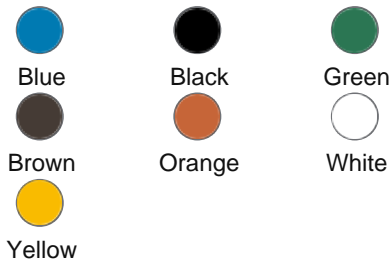

Color :  Red

UPC Code : 078477186756

Country Of Origin : Mexico

Available Colors :

- Shatter and crack proof – high durometer thermoplastic vulcanizate (TPV - Santoprene)
- Color-coding provides fast and easy phase identification
- Common applications: entertainment, oil and gas, mining operations, power distribution, construction sites, and other temporary power applications

Material Specifications

Contact Material : Brass

Sleeve Material : Santoprene TPV

Strain Relief : Copper Wire

Product Features

Color : Red

Dimensional Drawing