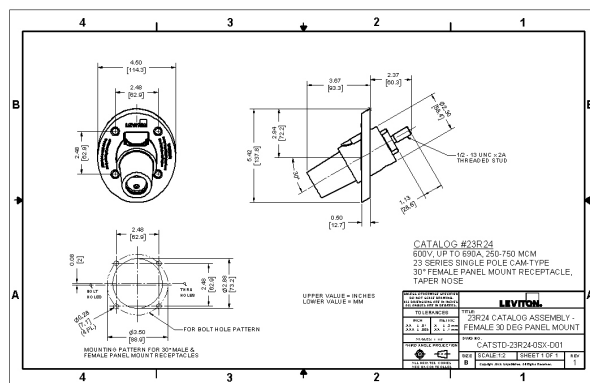

## Technical Information

Electrical Specifications

Max. Amperage : 690 Amp

Max. Voltage : 600 Volt

Material Specifications

Contact Material : Brass

Sleeve Material : Santoprene TPV

Strain Relief : Copper Wire

Mechanical Specifications

Cable Range : 250-777MCM

Connection Type : Threaded Stud

Gender : Female

Product Features

Color : Blue

## Dimensional Drawing