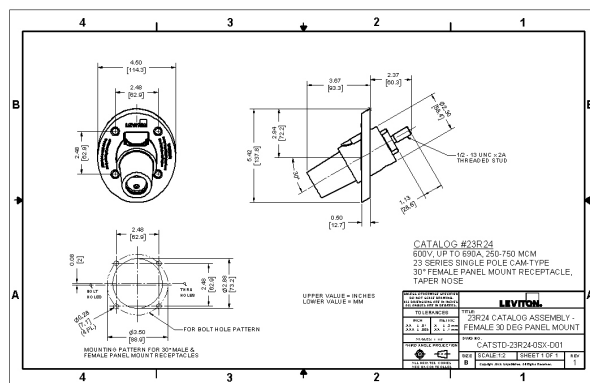

Strain Relief : Copper Wire

Mechanical Specifications

Cable Range : 250-777MCM

Connection Type : Threaded Stud

Gender : Female

Product Features

Color : Green

Dimensional Drawing