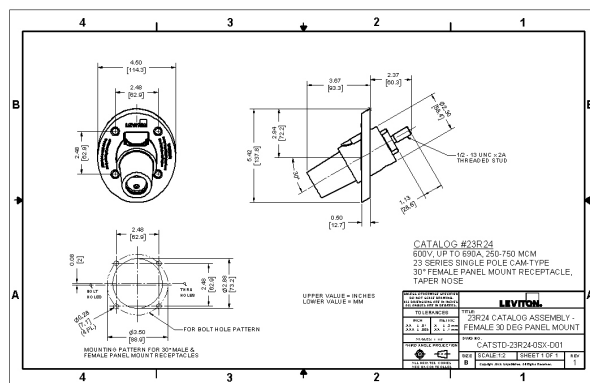

Technical Information

Electrical Specifications

Max. Amperage : 690 Amp

Max. Voltage : 600 Volt

Material Specifications

Contact Material : Brass

Sleeve Material : Santoprene TPV

Strain Relief : Copper Wire

Mechanical Specifications

Cable Range : 250-777MCM

Connection Type : Threaded Stud

Gender : Female

Product Features

Color : Brown

Dimensional Drawing

SPECIFICATION SUBMITTAL