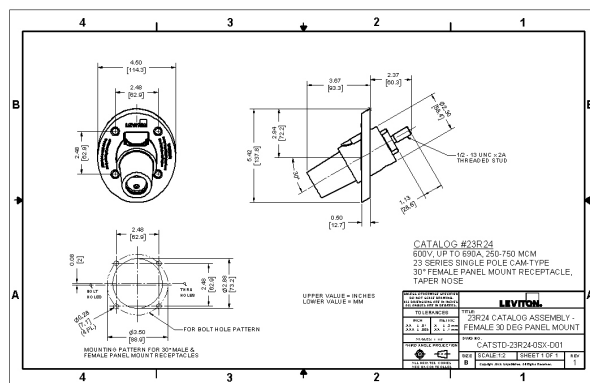

Technical Information

Electrical Specifications

Max. Amperage : 690 Amp

Max. Voltage : 600 Volt

Material Specifications

Contact Material : Brass

Sleeve Material : Santoprene TPV

Strain Relief : Copper Wire

Mechanical Specifications

Cable Range : 250-777MCM

Connection Type : Threaded Stud

Gender : Female

Product Features

Color : Red

Dimensional Drawing

SPECIFICATION SUBMITTAL