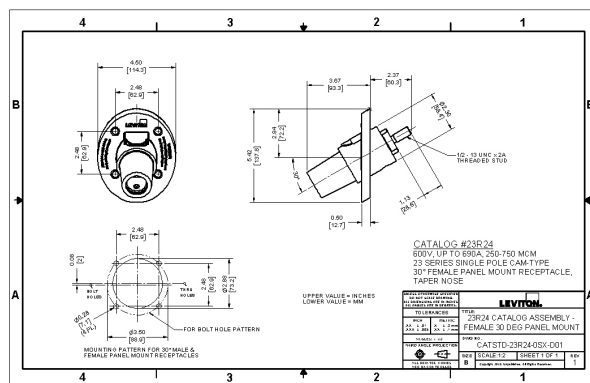

Technical Information

Electrical Specifications

Max. Amperage : 690 Amp

Max. Voltage : 600 Volt

Material Specifications

Contact Material : Brass

Sleeve Material : Santoprene TPV

Strain Relief : Copper Wire

Mechanical Specifications

Cable Range : 250-777MCM

Connection Type : Threaded Stud

Gender : Female

Product Features

Color : White

Dimensional Drawing

SPECIFICATION SUBMITTAL