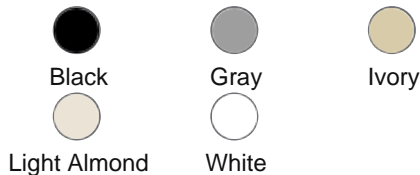

# DOSKT-B

Decora Motion Sensor Color Change Kit

Decora Motion Sensor Face Plate Color Change Kit is designed for an easy, cost-effective way to change the color of Decora Motion Sensors and Decora Humidity Sensors without having to install a new device. It's as easy as removing the current face and snapping on the new color – Brown

**ROHS Compliant** : Yes

- FLEXIBLE – For use with Residential Occupancy, Vacancy and Humidity Sensor Switches
- CONVENIENT – Fast and easy color change
- COST EFFECTIVE – Easy way to change the color without having to install a new device
- VERSATILE – Available in 6 colors: white, ivory, light almond, gray, black and brown

**Color** :  Brown

**UPC Code** : 078477572634

**Country Of Origin** : China

**Available Colors :**

## Technical Information

Product Features

**Color** : Brown

\$(wiring\_diagram)  
\$(dimensional\_drawing)