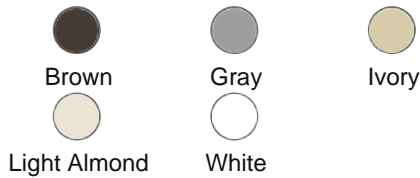

# DOSKT-E

Decora Motion Sensor Color Change Kit

Decora Motion Sensor Face Plate Color Change Kit is designed for an easy, cost-effective way to change the color of Decora Motion Sensors and Decora Humidity Sensors without having to install a new device. It's as easy as removing the current face and snapping on the new color – Black

**ROHS Compliant** : Yes

- FLEXIBLE – For use with Residential Occupancy, Vacancy and Humidity Sensor Switches
- CONVENIENT – Fast and easy color change
- COST EFFECTIVE – Easy way to change the color without having to install a new device
- VERSATILE – Available in 6 colors: white, ivory, light almond, gray, black and brown

**Color** :  Black

**UPC Code** : 078477579725

**Country Of Origin** : China

**Available Colors :**

## Technical Information

Product Features

**Color** : Black

\$(wiring\_diagram)

\$(dimensional\_drawing)