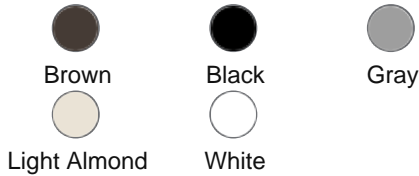

# DOSKT-I

Decora Motion Sensor Color Change Kit

Decora Motion Sensor Face Plate Color Change Kit is designed for an easy, cost-effective way to change the color of Decora Motion Sensors and Decora Humidity Sensors without having to install a new device. It's as easy as removing the current face and snapping on the new color – Ivory

**ROHS Compliant** : Yes

- FLEXIBLE – For use with Residential Occupancy, Vacancy and Humidity Sensor Switches
- CONVENIENT – Fast and easy color change
- COST EFFECTIVE – Easy way to change the color without having to install a new device
- VERSATILE – Available in 6 colors: white, ivory, light almond, gray, black and brown

**Color** :  Ivory

**UPC Code** : 078477579718

**Country Of Origin** : China

**Available Colors :**

## Technical Information

Product Features

**Color** : Ivory

\$(wiring\_diagram)

\$(dimensional\_drawing)