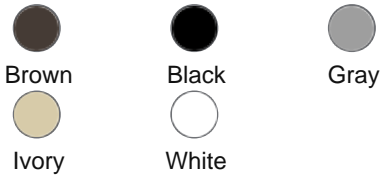

DOSKT-T

Decora Motion Sensor Color Change Kit

Decora Motion Sensor Face Plate Color Change Kit is designed for an easy, cost-effective way to change the color of Decora Motion Sensors and Decora Humidity Sensors without having to install a new device. It's as easy as removing the current face and snapping on the new color – Light Almond

ROHS Compliant : Yes

- FLEXIBLE – For use with Residential Occupancy, Vacancy and Humidity Sensor Switches
- CONVENIENT – Fast and easy color change
- COST EFFECTIVE – Easy way to change the color without having to install a new device
- VERSATILE – Available in 6 colors: white, ivory, light almond, gray, black and brown

Color :  Light Almond

UPC Code : 078477572641

Country Of Origin : China

Available Colors :

Technical Information

Product Features

Color : Light Almond

\$(wiring_diagram)
\$(dimensional_drawing)