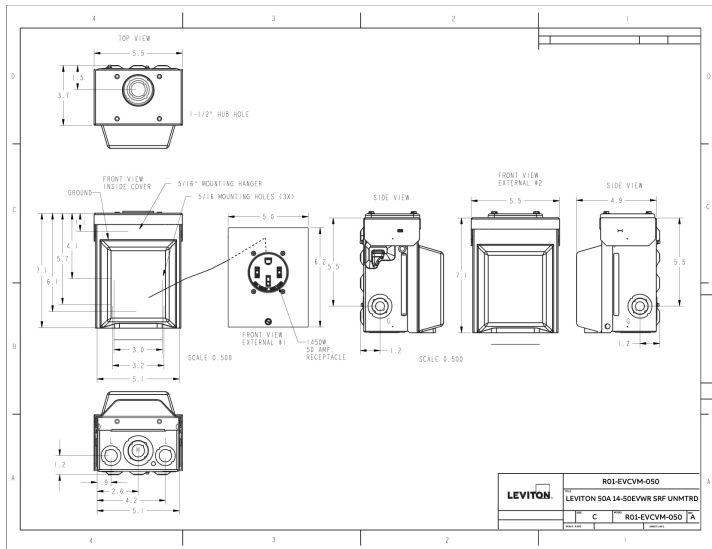

Material Specifications

Face Material : Nylon

Cover : G90 galvanized steel

Terminal ID : X (Brass screw or Black screw) = Hot, Y (Brass screw or Black screw) = Hot; White (Silver screw) = Neutral; Green (Green screw) = Ground

Dimensional Drawing

SPECIFICATION SUBMITTAL

<p>JOB NAME:</p> <div style="border: 1px solid black; height: 20px; width: 100%;"></div> <p>JOB NUMBER:</p> <div style="border: 1px solid black; height: 20px; width: 100%;"></div>	<p>CATALOG NUMBERS:</p> <table style="width: 100%; border-collapse: collapse;"> <tr> <td style="border: 1px solid black; width: 50%; height: 20px;"></td> <td style="border: 1px solid black; width: 50%; height: 20px;"></td> </tr> <tr> <td style="border: 1px solid black; width: 50%; height: 20px;"></td> <td style="border: 1px solid black; width: 50%; height: 20px;"></td> </tr> </table>				