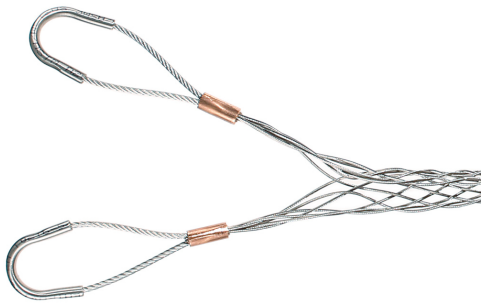

L9731-100

Support Grip, 0.75- 1.00"

Support, Double Eye, Heavy Duty, Lace Up, Single Weave, Stainless Steel, 0.75"-1.00" Cable Diameter Range - Breakload is 2080 LBS, 9.0" Eye Length, 13.0" Mesh Length

ROHS Compliant : Yes

- Leviton wire mesh grips are built tough to provide the strength, reliability, and gripping force required for today's demanding wire mesh applications
- Support grips distribute the weight of the vertical or sloping runs of electrical and fiber optic cable, metal rods, tubing or hose over the entire length of the grip so the cable is not damaged
- Use of support grips avoids stress on cable connections and provides needed support for vertically hung cables

Representative image shown

UPC Code : 078477579497

Country Of Origin : India

Technical Information

Mechanical Specifications

Approx. Break Strength : 2,080LBS

Bale Length : 8 in (203.2 mm)

Cable Range : 0.75"-1.00"

Duty : Heavy

Eye Type : Double

Mesh Length : 13.0"

Mesh Style : Open - Lace Closing

Weave : Double Weave

Workload Safety Factor (lbs) : 693 lbs @ 3:1 (314 kgs @ 3:1)

Material Specifications

Mesh Material : Stainless Steel