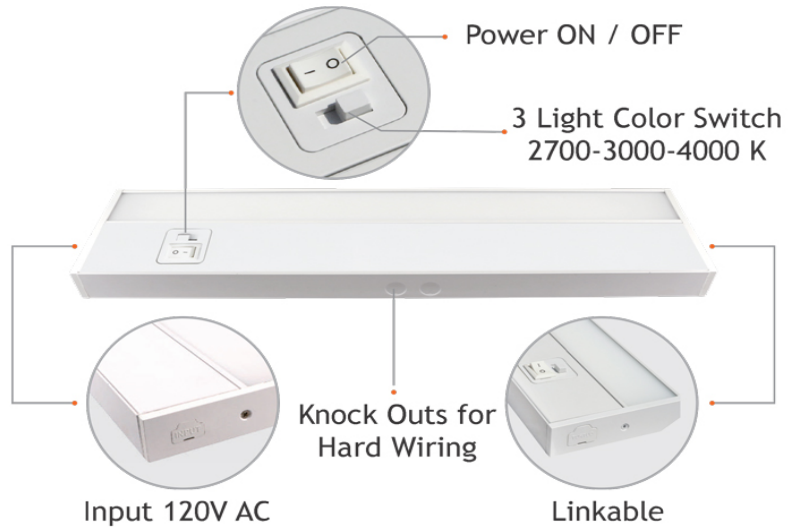

Under Cabinet Strip 3CCT Dimmable 8" to 32"

Project: _____

Location: _____

Model: _____ Qty: _____

Notes: _____

DESCRIPTION

Light by Lotus under-cabinet fixtures offer high-quality construction and efficient illumination in an easily concealed, low-profile design.

These LED strips provide energy efficiency and uniform light output making them an ideal solution for under-cabinet, under-shelf and task lighting.

FEATURES & BENEFITS

- 4 sizes to choose from
- 3CCT switchable color with CRI 90+
- Link-able up to 350W with straight connectors or jumper cables
- Wet location
- Easy install

SPECIFICATION	
Applications	Undercabinet, Hospitality, Retail Lighting
Size (inches)	8" 16" 24" 32"
Energy Used (W)	6 W 10 W 14W 16 W
Light Output (lm)	450 lm 900 lm 1050 lm 1200 lm
Color Temperature (K)	2700K - 3000K - 4000K
Halogen Equivalent	15 W
Beam Angle	100°
CRI	90 +
Input	120 V AC
Dimming	TRIAC Dimmable 100% - 10%
Approved Location	Damp Locations
Ambient Temperature	-4°F (-20°C) to +104°F (+40°C)
Projected Life	70% Light Output at 50,000 Hours
Certification	cETLus
Warranty	5 Year

DIMENSIONS Width 3 5/8" Thickness 1"

ACCESSORIES INCLUDED

Cable connector

3-prong grounded male / female connector

ORDERING GUIDE

Size	Model
8"	ULC1001-8-LED
16"	ULC1001-16-LED
24"	ULC1001-24-LED
32"	ULC1001-32-LED