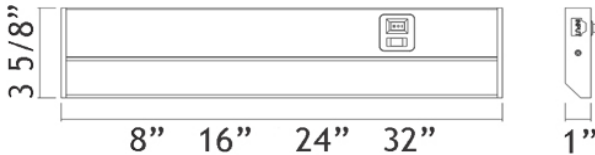

Under Cabinet Strip 3CCT Dimmable 8" to 32"

Project: _____

Location: _____

Model: _____ Qty: _____

Notes: _____

DESCRIPTION

Light by Lotus under-cabinet fixtures offer high-quality construction and efficient illumination in an easily concealed, low-profile design.

These LED strips provide energy efficiency and uniform light output making them an ideal solution for under-cabinet, under-shelf and task lighting.

FEATURES & BENEFITS

- 4 sizes to choose from
- 3CCT switchable color with CRI 90+
- Link-able up to 350W with straight connectors or jumper cables
- Wet location
- Easy install

SPECIFICATION	
Applications	Undercabinet, Hospitality, Retail Lighting
Size (inches)	8" 16" 24" 32"
Energy Used (W)	6 W 10 W 14W 16 W
Light Output (lm)	450 lm 900 lm 1050 lm 1200 lm
Color Temperature (K)	2700K - 3000K - 4000K
Halogen Equivalent	15 W
Beam Angle	100°
CRI	90 +
Input	120 V AC
Dimming	TRIAC Dimmable 100% - 10%
Approved Location	Damp Locations
Ambient Temperature	-4°F (-20°C) to +104°F (+40°C)
Projected Life	70% Light Output at 50,000 Hours
Certification	cETLus
Warranty	5 Year

DIMENSIONS Width 3 5/8" Thickness 1"

ACCESSORIES INCLUDED

Cable connector

3-prong grounded male / female connector

ORDERING GUIDE

Size	Model
8"	ULC1001-8-LED
16"	ULC1001-16-LED
24"	ULC1001-24-LED
32"	ULC1001-32-LED