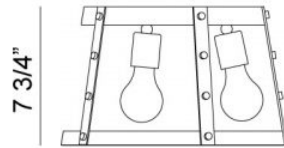

Ø12 1/2"

X72003MBAG

SPECIFICATION SHEET

Finish	Matte Black + Aged Gold Brass
Dimension	Ø12 1/2" x 7 3/4"H
Lamping	3 x 60W Medium Base-E26 120V
Location	Dry
Warranty	1 year fixture warranty