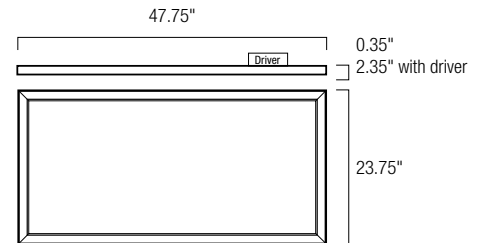

PRODUCT IMAGES AND DIMENSIONS

NPD-E14

NPD-E24

LED Edge-Lit Flat Panel Diffused Lens

Catalog No.	Emergency Option
NPD-E14/40A4 = 1'x4' / 3356lm / 32W / 4000K	EM = Emergency
NPD-E24/40A4 = 2'x4' / 4980lm / 43W / 4000K	

Canopy Dimension:

Width: 6" **Length:** 6" **Height:** 0.75" **Cord & Cable:** 8'6"