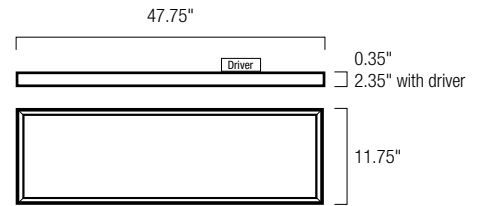

ELECTRICAL

- Power:** 1'x4' = 32W
2'x4' = 43W
- Light Source:** 1'x4' = 180 White LEDs
2'x4' = 360 White LEDs
- CRI:** 1'x4' = 81.9
2'x4' = 81.8
- Operating Temp.:** 0°C to 45°C ambient temperature
- Life Expectancy:** 50,000 hours
- Voltage:** 100/277V
- Frequency:** 60Hz
- Dimming:** 0-10V dimming

PRODUCT IMAGES AND DIMENSIONS

NPD-E14

NPD-E24

LED Edge-Lit Flat Panel Diffused Lens

Catalog No.	Emergency Option
NPD-E14/40A4 = 1'x4' / 3356lm / 32W / 4000K	EM = Emergency
NPD-E24/40A4 = 2'x4' / 4980lm / 43W / 4000K	

Canopy Dimension:

Width: 6" **Length:** 6" **Height:** 0.75" **Cord & Cable:** 8'6"