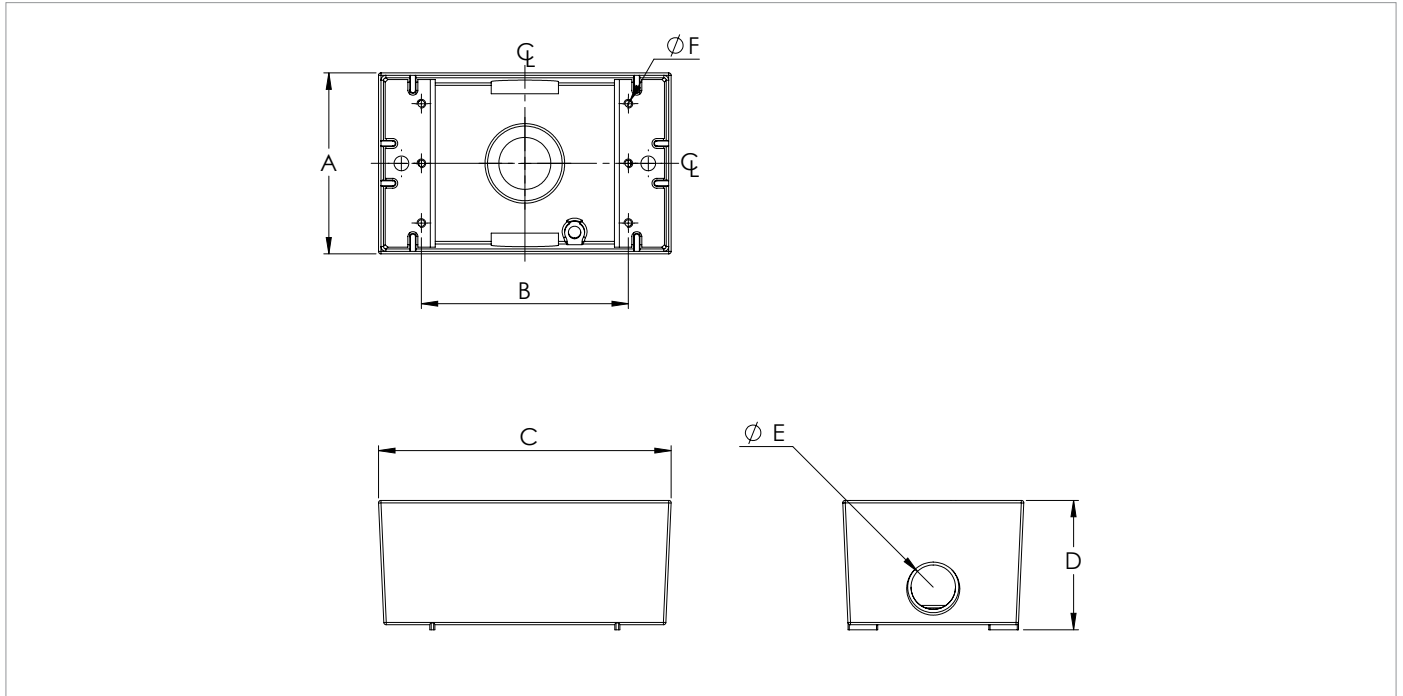

DDB23P/DDB33P

RECTANGULAR BOX

INCLUDES:

-  x 2 threaded plugs
-  x 2 galvanized steel mounting tabs
-  x 1 ground screw
-  x 2 screws

CONSTRUCTION

- 1 Gang die cast aluminum deep box with three 1/2" or 3/4" threaded entries.
- Durable silver grey powder coat paint finish.
- Stamped galvanized steel tabs for ease of mounting.

FEATURES

- Package includes box, 2 plugs, 2 galvanized steel mounting tabs, 2 screws and a ground screw.

APPLICATION:

-  Ideal for industrial or commercial use
-  Weather resistant

CERTIFICATION:

DIMENSIONS

PRODUCT	A	B	C	D	E CONDUIT ENTRY	F SCREW HOLES
DDB23P	2.83	3.28	4.60	2.71	3x1/2 NPT	6x6-32
DDB33P	2.83	3.28	4.60	2.71	3x3/4 NPT	6x6-32

ORDER INFO

STOCK CODE / DESCRIPTION
095784 DDB23P - GREY BOX - 3 X 1/2" ENTRIES - 1 GANG
095785 DDB33P - GREY BOX - 3 X 1/2" ENTRIES - 1 GANG