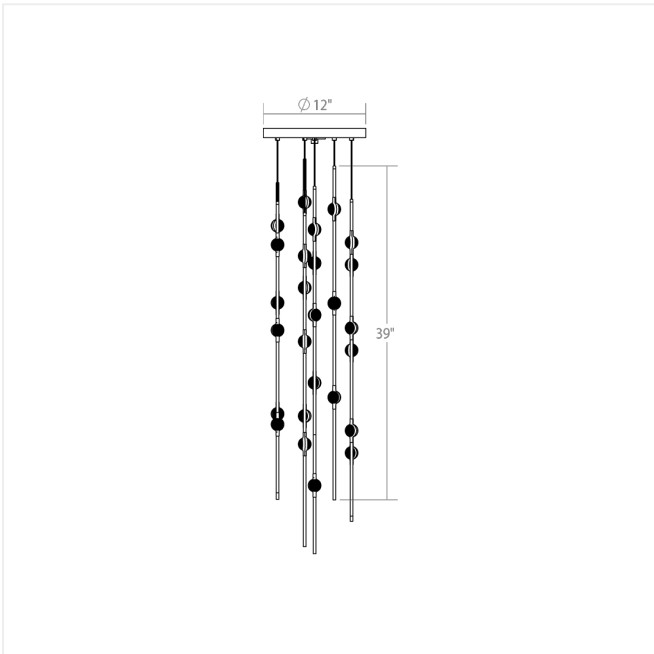

# Constellation Andromeda Chandelier Spec Sheet

SKU: 2162.38W-S

Constellation Andromeda chandeliers bring celestial imagery, limitless expansion and sculptural drama to any environment. LED hubs connected in linear strands of various lengths are suspended to form dramatically powerful luminance within a vertical space. Available in a variety of sizes and configurations, with lens options of crystal facets or soft white, Constellation Andromeda can also be customized for your project.

## Dimensions

Height:	39"
Diameter:	11.5"
Canopy/Backplate/Base:	12"
Shape:	Round
Size:	Short 12"

## Electrical Specs

Bulb(s) Included?:	Yes
Bulb 1 Type:	Integral LED
Bulb Quantity:	26
Input Voltage:	100-277VAC
Wattage:	52
Initial Lumens:	5730
Delivered Lumens:	3380
Kelvin:	3000K
CRI:	90
Power Supply Type:	Driver
Power Supply Quantity:	1
Power Supply Location:	Remote
Dimming Type:	TRIAC/ELV/0-10V