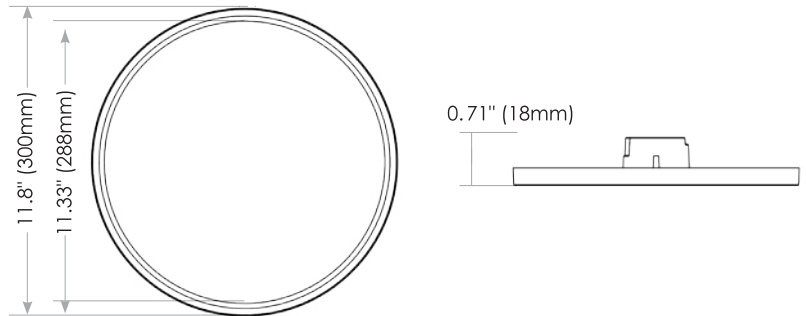

## Specifications

Model No.		□ P6112-K248-N347W5T-W1
General	Size	12"
	Watts	24 W
	HID Equivalent	160W
	Lumen	2100LM
	CCT	2700/3000K/3500K/4000K/5000K Adj
	Volts	AC120-347V
	CRI	>80
	Beam Angle	120degree
	Hours Rated	50000 hours
	Min Compartment Size	φ11.8"×0.71"
Electrical	Operating Frequency	50/60Hz
	Power Factor	>0.9
	Operating Position	Both Horizontal&Vertical
	Surge Protection	External surge protection-1KV
	Operating Temperature	-20°C(-4°F) TO 45°C(113°F)
Physical	Lens Material	Plastic
	Housing Color	White
	Weight (Kg)	1.00
Additional Information	Additional Info	CCT adjustable
	Rated For Enclosed Fixture	Yes
	Warranty	5 years
Compliance	Safety Listing	cETLus-Listed
	Location Rating	Damp
	Energy Star	No
	DLC Approved	No

## Dimensions & Weights

Model	P6112-K248-N347W5T-W1
Diameter in. (mm)	11.8" (300mm)
Height in. (mm)	0.71" (18mm)
Net weight (lbs)	2.2