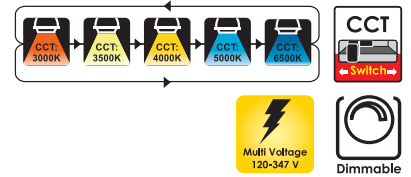

Project : _____

Type : _____

Drawn by : _____

Catalogue No. : _____

Date : _____

Specifications

Model No.		<input type="checkbox"/> PV-2FT-8WAB4KS(0000K)
General	Size	2'
	Watts	8W
	Target Lamp	17W
	Lumen	1080LM
	Base	G13
	CCT	3000K/3500K/4000K/5000K/6500K
	Volts	AC120-347V
	CRI	>83
	Beam Angel	200°
	Hours Rated	50,000 hours
	Max Compartment Size	Length: 23.73in. Width: 1in
	Ballasting Requirements	Ballast Compatible and Ballast Bypass
Electrical	Operating Frequency	50-60 Hz
	Power Factor	>0.9
	Wiring	Any 2 pins connected
	Surge Protection	Ring Wave Surge 2.5KV
Physical	Operating Temperature	-20°C (-4°F) to 45°C (113°F)
	Housing Material	Glass with PET Coating
	Housing Color	Milky
Additional Information	Net weight (Kg)	0.128
	Additional Info	Multi-Voltage
	Warranty	5 years
Compliance	Safety Listing	cULus
	Location Rating	Dry
	DLC Approved	Yes, DLC5.1 Listed
	DLC ID	S-KK9HDL