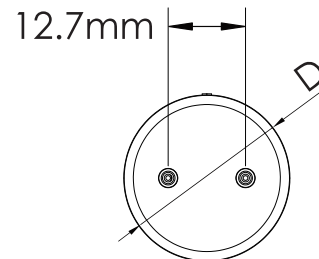

Project : _____

Type : _____

Drawn by : _____

Catalogue No. : _____

Date : _____

Specifications

Model No.		<input type="checkbox"/> PV-2FT-8WAB4KS(0000K)
General	Size	2'
	Watts	8W
	Target Lamp	17W
	Lumen	1080LM
	Base	G13
	CCT	3000K/3500K/4000K/5000K/6500K
	Volts	AC120-347V
	CRI	>83
	Beam Angel	200°
	Hours Rated	50,000 hours
	Max Compartment Size	Length: 23.73in. Width: 1in
	Ballasting Requirements	Ballast Compatible and Ballast Bypass
Electrical	Operating Frequency	50-60 Hz
	Power Factor	>0.9
	Wiring	Any 2 pins connected
	Surge Protection	Ring Wave Surge 2.5KV
Physical	Operating Temperature	-20°C (-4°F) to 45°C (113°F)
	Housing Material	Glass with PET Coating
	Housing Color	Milky
Additional Information	Net weight (Kg)	0.128
	Additional Info	Multi-Voltage
	Warranty	5 years
Compliance	Safety Listing	cULus
	Location Rating	Dry
	DLC Approved	Yes, DLC5.1 Listed
	DLC ID	S-KK9HDL

Dimensions & Weights

Model No.	PV-2FT-8WAB4KS(0000K)
Length A in.(mm)	23.73" (602.8)
Length B in.(mm)	23.45" (595.7)
Length C in.(mm)	23.17" (588.6)
Length D in.(mm)	1.00" (25.4)
Net weight kg.(lbs)	0.128 (0.28)