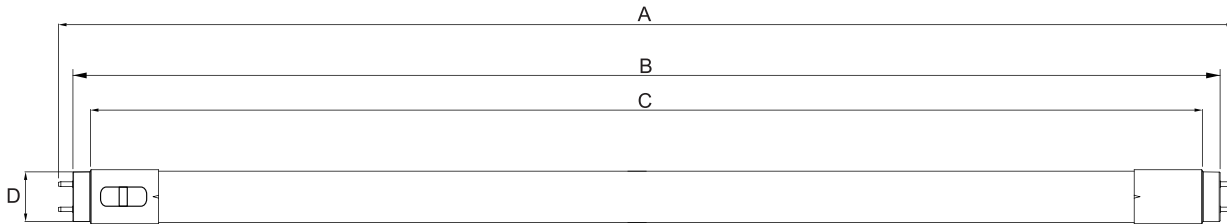

Project : _____

Type : _____

Drawn by : _____

Catalogue No. : _____

Date : _____

Specifications

Model No.		<input type="checkbox"/> PV-2FT-8WAB4KS(0000K)
General	Size	2'
	Watts	8W
	Target Lamp	17W
	Lumen	1080LM
	Base	G13
	CCT	3000K/3500K/4000K/5000K/6500K
	Volts	AC120-347V
	CRI	>83
	Beam Angel	200°
	Hours Rated	50,000 hours
	Max Compartment Size	Length: 23.73in. Width: 1in
	Ballasting Requirements	Ballast Compatible and Ballast Bypass
Electrical	Operating Frequency	50-60 Hz
	Power Factor	>0.9
	Wiring	Any 2 pins connected
	Surge Protection	Ring Wave Surge 2.5KV
Physical	Operating Temperature	-20°C (-4°F) to 45°C (113°F)
	Housing Material	Glass with PET Coating
	Housing Color	Milky
Additional Information	Net weight (Kg)	0.128
	Additional Info	Multi-Voltage
	Warranty	5 years
Compliance	Safety Listing	cULus
	Location Rating	Dry
	DLC Approved	Yes, DLC5.1 Listed
	DLC ID	S-KK9HDL

Features & Specifications

Construction	<ul style="list-style-type: none"> Type A+B, work with ballast or AC120-347V direct power input, provides easy installation High Compatibility: Work with 130+electronic ballasts, including emergency&dimming ballasts Single and double-ended, any two pins connect works 5CCT selectable, save inventory Shatterproof design, lower the breakage rate also safe for shipping
	<ul style="list-style-type: none"> Available in 3000K/3500K/4000K/5000K/6500K, selectable color temperature 83+ CRI Electrical ratings:120-347V Estimated life of over 100 000hours to L70 0-10V dimming & 120V Traic dimming Operating temperature: -20C(-4F) to 45C(113F)
Performance Data	
Compliances	<ul style="list-style-type: none"> cULus certified Meets NSF requirements (Splash Zone and Non Food Zone) DLC 5.1 Standard

Dimensions & Weights

Model No.	PV-2FT-8WAB4KS(0000K)
Length A in.(mm)	23.73" (602.8)
Length B in.(mm)	23.45" (595.7)
Length C in.(mm)	23.17" (588.6)
Length D in.(mm)	1.00" (25.4)
Net weight kg.(lbs)	0.128 (0.28)