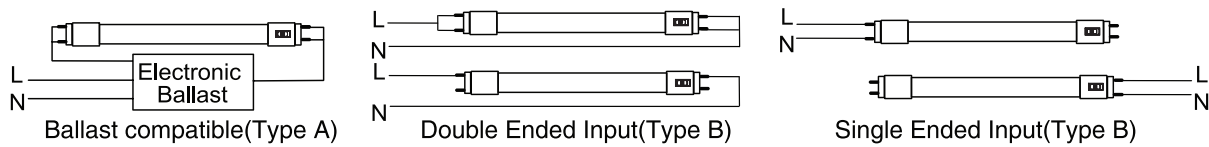

Project : _____

Type : _____

Drawn by : _____

Catalogue No. : _____

Date : _____

Specifications

Model No.		<input type="checkbox"/> PV-2FT-8WAB4KS(0000K)
General	Size	2'
	Watts	8W
	Target Lamp	17W
	Lumen	1080LM
	Base	G13
	CCT	3000K/3500K/4000K/5000K/6500K
	Volts	AC120-347V
	CRI	>83
	Beam Angel	200°
	Hours Rated	50,000 hours
	Max Compartment Size	Length: 23.73in. Width: 1in
	Ballasting Requirements	Ballast Compatible and Ballast Bypass
Electrical	Operating Frequency	50-60 Hz
	Power Factor	>0.9
	Wiring	Any 2 pins connected
	Surge Protection	Ring Wave Surge 2.5KV
Physical	Operating Temperature	-20°C (-4°F) to 45°C (113°F)
	Housing Material	Glass with PET Coating
	Housing Color	Milky
Additional Information	Net weight (Kg)	0.128
	Additional Info	Multi-Voltage
	Warranty	5 years
Compliance	Safety Listing	cULus
	Location Rating	Dry
	DLC Approved	Yes, DLC5.1 Listed
	DLC ID	S-KK9HDL

Dimensions & Weights

Model No.	PV-2FT-8WAB4KS(0000K)
Length A in.(mm)	23.73" (602.8)
Length B in.(mm)	23.45" (595.7)
Length C in.(mm)	23.17" (588.6)
Length D in.(mm)	1.00" (25.4)
Net weight kg.(lbs)	0.128 (0.28)

Product Details

Wiring Diagram

Voltage Input: AC120-347V 50/60Hz

Direct AC wiring diagram with 0 - 10V dimming system

Direct AC wiring diagram with Reverse-Phase(ELV) Dimmer

Note:For detailed applications, please refer to the dimmer instruction manual.