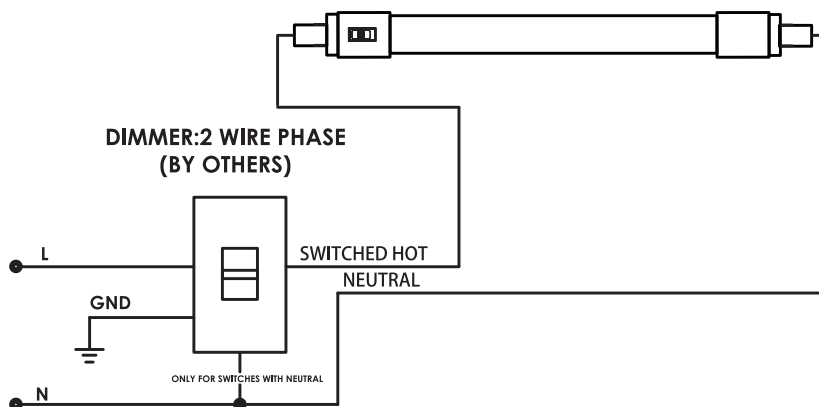

Product Details

Wiring Diagram

Voltage Input: AC120-347V 50/60Hz

Direct AC wiring diagram with 0 - 10V dimming system

Direct AC wiring diagram with Reverse-Phase(ELV) Dimmer

Note:For detailed applications, please refer to the dimmer instruction manual.