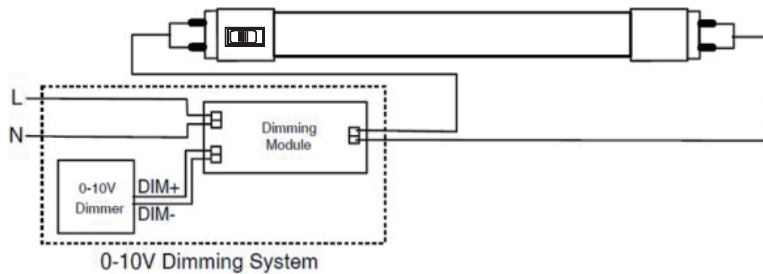

Dimensions & Weights

Model No.	PV-2FT-8WAB4KS(0000K)
Length A in.(mm)	23.73" (602.8)
Length B in.(mm)	23.45" (595.7)
Length C in.(mm)	23.17" (588.6)
Length D in.(mm)	1.00" (25.4)
Net weight kg.(lbs)	0.128 (0.28)

Product Details

Wiring Diagram

Voltage Input: AC120-347V 50/60Hz

Direct AC wiring diagram with 0 - 10V dimming system

Direct AC wiring diagram with Reverse-Phase(ELV) Dimmer

Note:For detailed applications, please refer to the dimmer instruction manual.