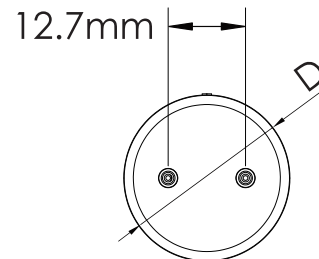

## Specifications

Model No.		<input type="checkbox"/> PV-3FT-12WAB4JS(0000K)
General	Size	3'
	Watts	12W
	Target Lamp	25W
	Lumen	1620LM
	Base	G13
	CCT	3000K/3500K/4000K/5000K/6500K
	Volts	AC120-347V
	CRI	>83
	Beam Angel	200°
	Hours Rated	50,000 hours
	Max Compartment Size	Length: 35.73in. Width: 1in
	Ballasting Requirements	Ballast Compatible and Ballast Bypass
Electrical	Operating Frequency	50-60 Hz
	Power Factor	>0.9
	Wiring	Any 2 pins connected
	Surge Protection	Ring Wave Surge 2.5KV
Physical	Operating Temperature	-20°C (-4°F) to 45°C (113°F)
	Housing Material	Glass with PET Coating
	Housing Color	Milky
Additional Information	Net weight (Kg)	0.175
	Additional Info	Multi-Voltage
	Warranty	5 years
Compliance	Safety Listing	cULus
	Location Rating	Dry
	DLC Approved	Yes, DLC5.1 Listed
	DLC ID	S-ZSV6FT

### Dimensions & Weights

Model No.	PV-3FT-12WAB4JS(0000K)
Length A in.(mm)	35.73" (907.6)
Length B in.(mm)	35.45" (900.5)
Length C in.(mm)	35.17" (893.4)
Length D in.(mm)	1.00" (25.4)
Net weight kg.(lbs)	0.175 (0.38)