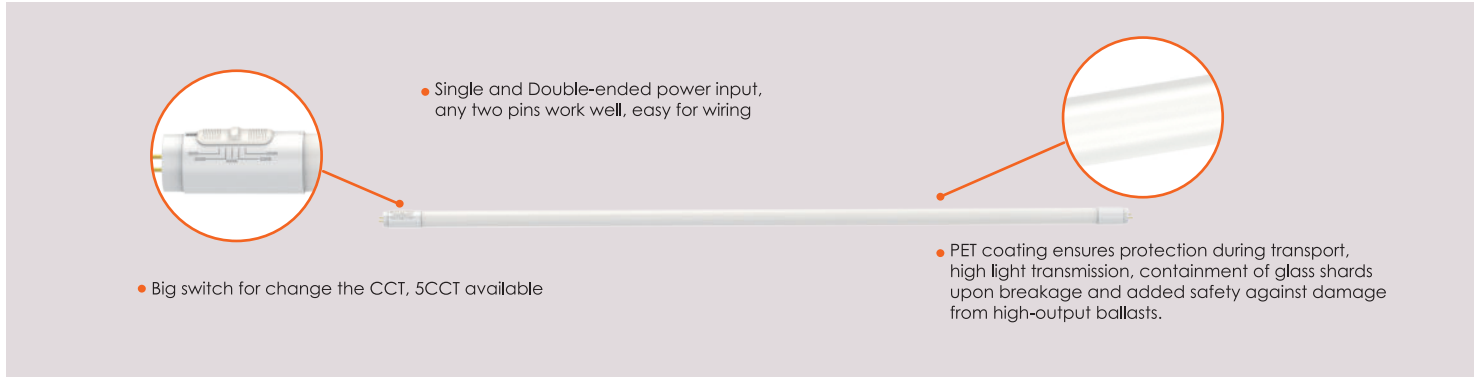

Product Details