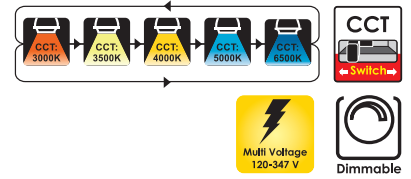

## Specifications

Model No.		<input type="checkbox"/> PV-3FT-12WAB4JS(0000K)
General	Size	3'
	Watts	12W
	Target Lamp	25W
	Lumen	1620LM
	Base	G13
	CCT	3000K/3500K/4000K/5000K/6500K
	Volts	AC120-347V
	CRI	>83
	Beam Angel	200°
	Hours Rated	50,000 hours
	Max Compartment Size	Length: 35.73in. Width: 1in
	Ballasting Requirements	Ballast Compatible and Ballast Bypass
Electrical	Operating Frequency	50-60 Hz
	Power Factor	>0.9
	Wiring	Any 2 pins connected
	Surge Protection	Ring Wave Surge 2.5KV
Physical	Operating Temperature	-20°C (-4°F) to 45°C (113°F)
	Housing Material	Glass with PET Coating
	Housing Color	Milky
Additional Information	Net weight (Kg)	0.175
	Additional Info	Multi-Voltage
	Warranty	5 years
Compliance	Safety Listing	cULus
	Location Rating	Dry
	DLC Approved	Yes, DLC5.1 Listed
	DLC ID	S-ZSV6FT