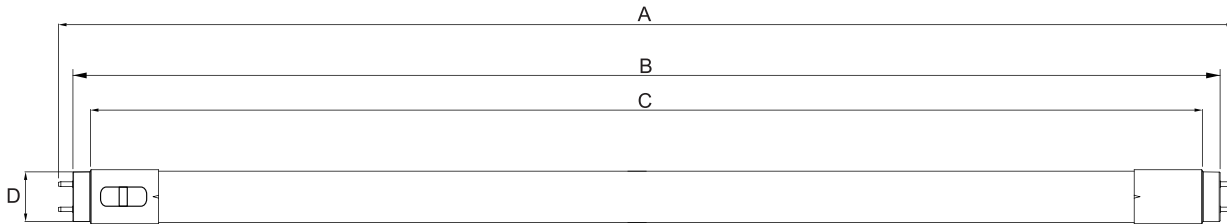

## Specifications

Model No.		<input type="checkbox"/> PV-3FT-12WAB4JS(0000K)
General	Size	3'
	Watts	12W
	Target Lamp	25W
	Lumen	1620LM
	Base	G13
	CCT	3000K/3500K/4000K/5000K/6500K
	Volts	AC120-347V
	CRI	>83
	Beam Angel	200°
	Hours Rated	50,000 hours
	Max Compartment Size	Length: 35.73in. Width: 1in
	Ballasting Requirements	Ballast Compatible and Ballast Bypass
Electrical	Operating Frequency	50-60 Hz
	Power Factor	>0.9
	Wiring	Any 2 pins connected
	Surge Protection	Ring Wave Surge 2.5KV
Physical	Operating Temperature	-20°C (-4°F) to 45°C (113°F)
	Housing Material	Glass with PET Coating
	Housing Color	Milky
Additional Information	Net weight (Kg)	0.175
	Additional Info	Multi-Voltage
	Warranty	5 years
Compliance	Safety Listing	cULus
	Location Rating	Dry
	DLC Approved	Yes, DLC5.1 Listed
	DLC ID	S-ZSV6FT

### Dimensions & Weights

Model No.	PV-3FT-12WAB4JS(0000K)
Length A in.(mm)	35.73" (907.6)
Length B in.(mm)	35.45" (900.5)
Length C in.(mm)	35.17" (893.4)
Length D in.(mm)	1.00" (25.4)
Net weight kg.(lbs)	0.175 (0.38)