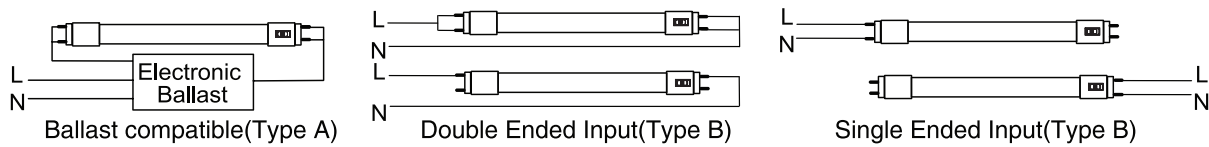

Wiring Diagram

Voltage Input: AC120-347V 50/60Hz