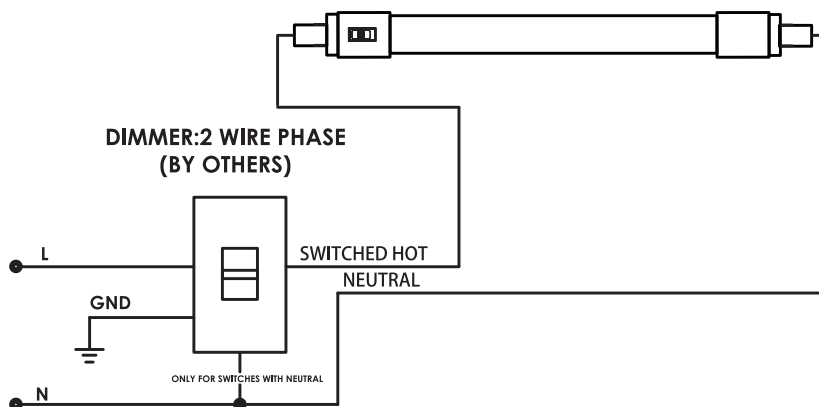

Direct AC wiring diagram with Reverse-Phase(ELV) Dimmer

Note:For detailed applications, please refer to the dimmer instruction manual.