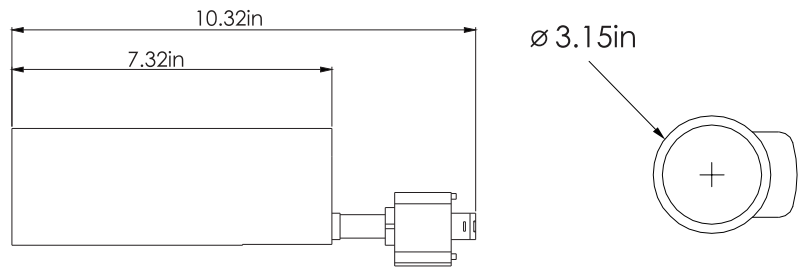

## Specifications

Model No.		<input type="checkbox"/> VO-TRKW30-120-HL-5WAY/WH	<input type="checkbox"/> VO-TRKW30-120-HL-5WAY/BK
General	Watts	30/25/20W	30/25/20W
	Lumen	1800-2700lm	1800-2700lm
	Base	halo base	halo base
	CCT	27/30/35/40/50K	27/30/35/40/50K
	Volts	AC120V	AC120V
	CRI	>90	>90
	Beam Angel	36°	36°
	Hours Rated	50000 hours	50000 hours
Electrical	Operating Frequency	60Hz	60Hz
	Power Factor	>0.9	>0.9
	Operating Position	Damp Location	Damp Location
	Operating Temperature	-4°F~113°F	-4°F~113°F
Physical	Lens Material	PC	PC
	Housing Color	White	Black
Additional Information	Additional Info	CCT+Power adjustable	CCT+Power adjustable
	Rated For Enclosed Fixture	NO	NO
	Warranty	5 Years	5 Years
Compliance	Safety Listing	cETL Listed	cETL Listed
	Location Rating	Damp	Damp
	Energy Star	No	No
	DLC Approved	Premium 5.1	Premium 5.1
	DLC ID	To be provided	To be provided

## Dimensions & Weights

Model	VO-TRKW30
Diameter in.(cm)	3.15in(8cm)
Height in. (cm)	7.32in(18.59cm) 10.32in(26.21cm)
Net weight lbs(kg)	1.82lb(0.83kg)

VO-TRKW30