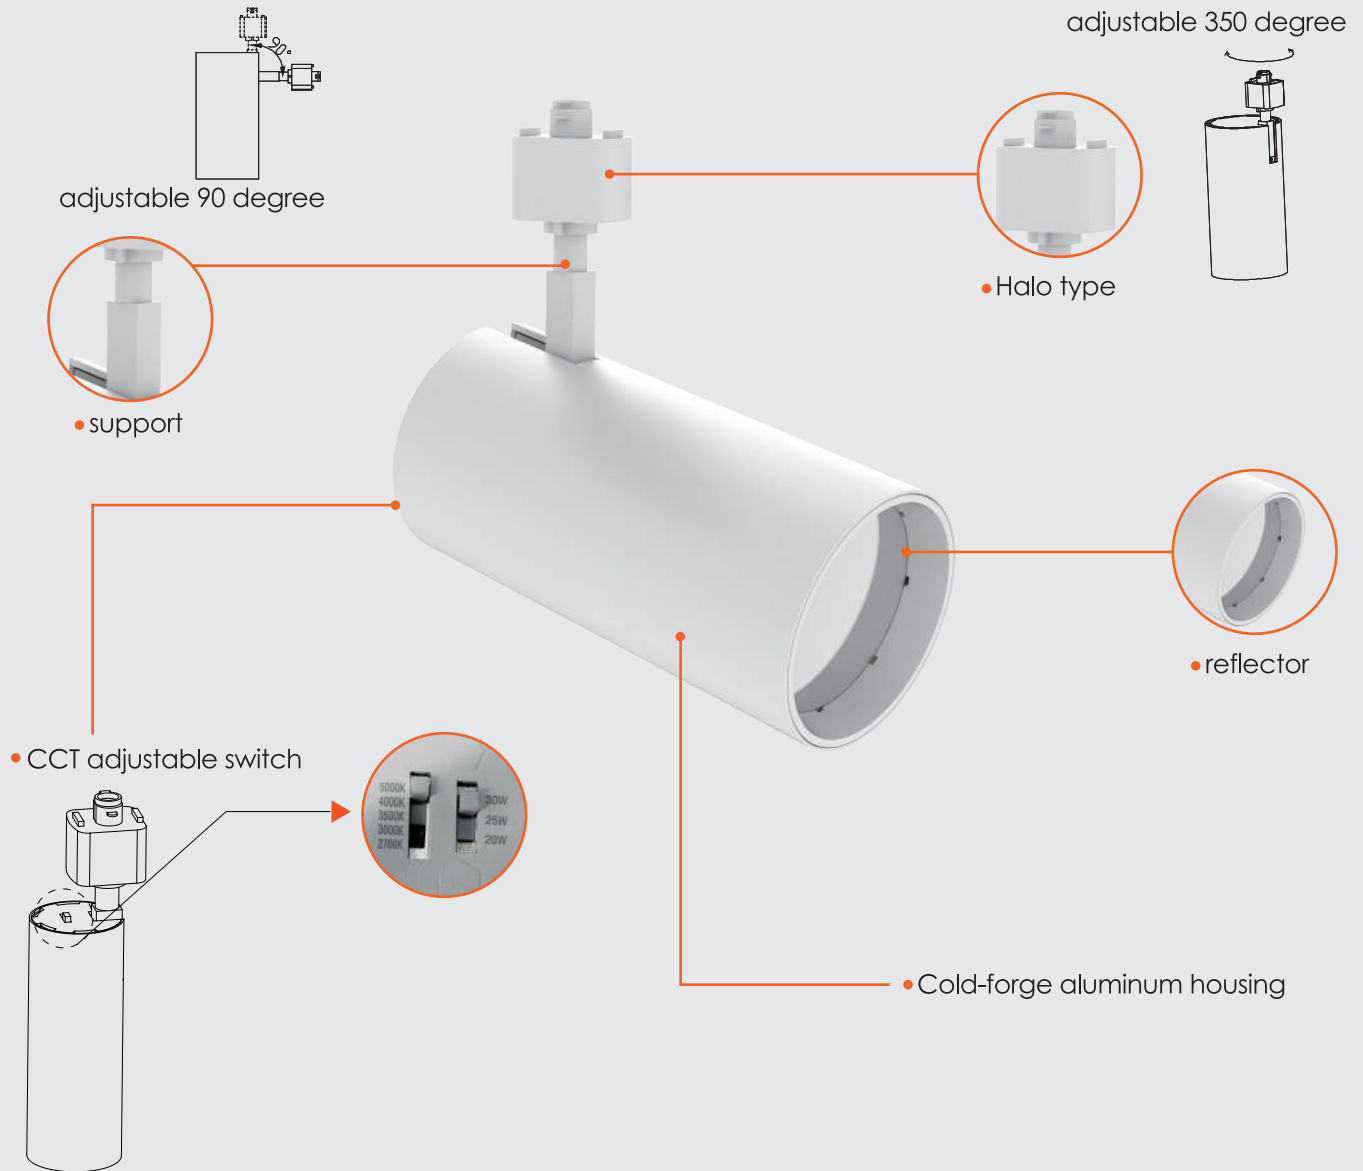

Product Details

Black/White

Accessories(Order Separately)

Order Code	Accessory Name	Compatible with
PRO-0302A/WH PRO-0302A/BK	2FT , Halo-Style , 3-Wire Track White / Black	Halo Track
PRO-0304A/WH PRO-0304A/BK	4FT , Halo-Style , 3-Wire Track White / Black	Halo Track
PRO-0308A/WH PRO-0308A/BK	8FT , Halo-Style , 3-Wire Track White / Black	Halo Track
PRO-0331/WH PRO-0331/BK	Conduit End Feed White / Black	Halo Track
PRO-0332/WH PRO-0332/BK	End Cap White /Black	Halo Track
PRO-0333/WH PRO-0333/BK	Mini Connector White / Black	Halo Track
PRO-0335/WH PRO-0335/BK	"L" Connector White / Black	Halo Track
PRO-0336/WH PRO-0336/BK	"T" Connector White / Black	Halo Track
PRO-0337/WH PRO-0337/BK	"X" Connector White / Black	Halo Track
PRO-0339/WH PRO-0339/BK	Flexible Connector (flexible wire in middle part) White/Black	Halo Track
PRO-0344/WH PRO-0344/BK	Live End Conduit Connector White/Black	Halo Track
PRO-0341/WH PRO-0341/BK	Floating Canopy Feed White / Black	Halo Track
PRO-0342/WH PRO-0342/BK	Live End Feed with Canopy Circuit White / Black	Halo Track

End Cap

Halo-Style 3-Wire Track-2FT/4FT/8FT

"T" Connector

Flexible Connector

Conduit End Feed

"X" Connector to

Mini Connector

Live End Conduit Connector

"L" Connector

Live End Feed with
Canopy Circuit

Floating Canopy Feed

Lumen Details

Model	Power	2700K		3000K		3500K		4000K		5000K	
		Luminous Flux	Input Voltage	Luminous Flux	Input Voltage	Luminous Flux	Input Voltage	Luminous Flux	Input Voltage	Luminous Flux	Input Voltage
VO-TRKW30-120-HL-5WAY	20W	1867.4LM	93.37	1983.6LM	99.18	2109LM	105.45	2150.8LM	107.54	2105.2LM	105.26
	25W	2242.25LM	89.69	2413.75LM	96.55	2591.75LM	103.67	2628.25LM	105.13	2556LM	102.24
	30W	2561.1LM	85.37	2776.2LM	92.54	3011.1LM	100.37	3101.41LM	103.38	3011.1LM	100.37

Data is based upon tests performed in a controlled environment. Actual performance can vary depending on operating conditions. All products are subject to change or may be discontinued any time without notice. Please contact your Votatec customer service representative to confirm inventory levels at time of order